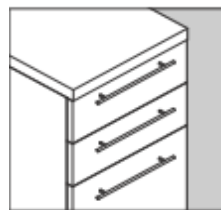

EDGE APPLICATION

STANDARD

Desks have profiles on front and back edges, sides are flush
All Returns, Bridges, Bridge Tops and Credenzas have profile on the front edge and are flush on sides and back edges.

OPTIONS

DX D7236LBRB4 Plan view
4 side edge profiles are by request only. Option upcharge 5%

DX KCR7824LBRF4 Plan view
4 side edge profiles on credenza. Option upcharge 5%

For Grommet information, please go to www.deccacontract.com

PULLS

DX RP